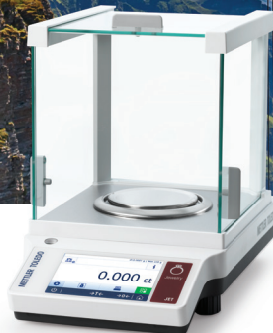

METTLER TOLEDO gold and diamond scales are designed in Switzerland & recognized as **“Legal for Trade”** throughout the United States.

METTLER TOLEDO scales are fast, precise, & reliable—yet rugged enough to trust for a lifetime.

JE703

JET1103

JP32001

JL1502

JE3002

JET4002

METTLER TOLEDO OFFERS THE FOLLOWING MODEL CATEGORIES:

JET

- Color Touchscreen Display
- Automatic internally activated sensors that adjust calibration for variations in temperature
- Interfaces with RS232, USB-A, USB-B

JP

- Large, Green Display
- Automatic Internal Calibration
- Extra Large Platform to accommodate higher capacity
- Interfaces with RS232, USB-B

JE

- Clear, Bright Backlit LCD Display
- Internal Weight Calibration
- RS232 Interface

JL-GE

- Backlit LCD Screen
- Portable Battery or AC Operation
- Manual External Weight Calibration (weights included)
- RS232 Interface