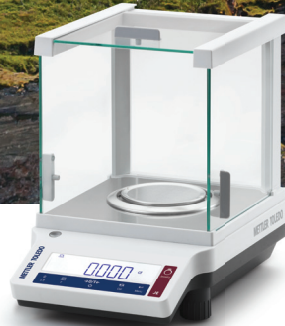

METTLER TOLEDO gold and diamond scales are designed in Switzerland & recognized as **“Legal for Trade”** throughout the United States.

METTLER TOLEDO scales are fast, precise, & reliable—yet rugged enough to trust for a lifetime.

JE703

JET1103

JP32001

JL1502

JE3002

JET4002

METTLER TOLEDO OFFERS THE FOLLOWING MODEL CATEGORIES:

JET

- Color Touchscreen Display
- Automatic internally activated sensors that adjust calibration for variations in temperature
- Interfaces with RS232, USB-A, USB-B

JP

- Large, Green Display
- Automatic Internal Calibration
- Extra Large Platform to accommodate higher capacity
- Interfaces with RS232, USB-B

METTLER TOLEDO Gold GRAM Scales Accurate to 0.1g

SKS Item #	Model #	Capacity	Readability/Accuracy	NTEP Certified	Calibration Method	List Price	SALE PRICE
9612	JL 6001GE/A	6,200 G	0.1 G	1.0 G	External Weight (Included)	\$968.00	\$536.00
9640	JET 6001G/A	6,200 G	0.1 G	1.0 G	Fully Automatic	\$2,431.59	\$1,823.69
9636	JP 16001G/A	16,200 G	0.1 G	1.0 G	Fully Automatic	\$6,793.03	\$5,094.77
9635	JP 32001G/A	32,200 G	0.1 G	1.0 G	Fully Automatic	\$7,051.00	\$5,288.25